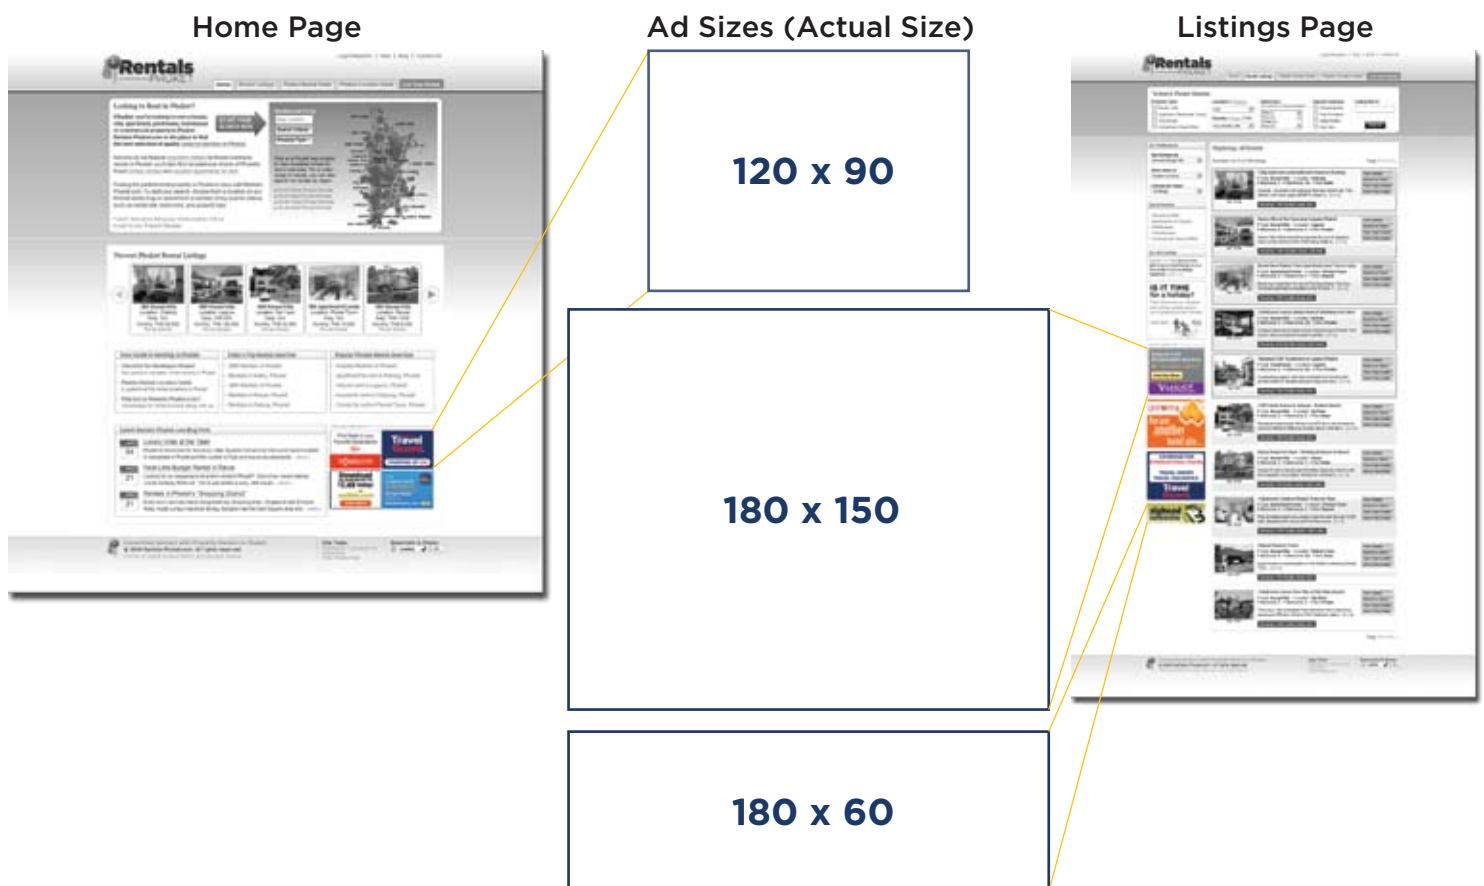

RATE CARD - ADS

Duration	120 x 90 (Home Page)	180 x 60	180 x 150
1 month	1,000	1,500	2,000
3 month package (save 10%)	3,000 2,700	4,500 4,050	6,000 5,400
6 month package (save 20%)	6,000 4,800	9,000 7,200	12,000 9,600
12 month package (save 30%)	12,000 8,400	18,000 12,600	24,000 16,800

NOTE: Valid from 1 March 2009. Prices are expressed in Thai Baht and subject to 7% VAT. Sizes are specified as pixels (width x height). Rates are subject to change without prior notice.

Ad Sizes & Placement

Ads are available in three different sizes that will be placed on a rotational basis in highly-visible locations on Rentals-Phuket.com.

For more details...

To enquire about ad sizes, placement, file formats and other advertising-related information or to place an ad on Rentals-Phuket.com, please contact us by telephone: **+66 (0)76 381 039** or via email: **info@rentals-phuket.com**.